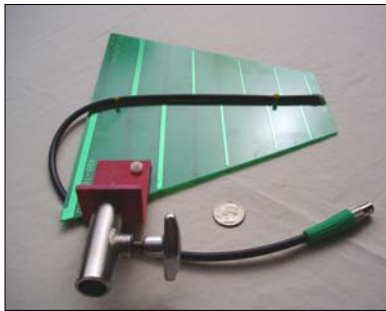

BATTERY WATCHER

This handy meter keeps track of battery and charger condition. You will know how much energy was put into your battery and how much remains left. Comes with XLR connectors. This SIMPLE meter tracks camera current, battery use and capacity.

\$ 120.00

Read more at:

http://wolfvid.com/datasheets/Batteries_and_chargers.pdf

IDX CW5HD CAM-WAVE HD-SDI transmitter

Digital 5.2 Ghz less than one frame delay, 20 yard range exterior with clean line of sight, – Revised Software in 2009 summer: can use 2 encoded transmitters for 2 cameras on one stage; or: 4 transmitters (cameras) with many receivers on one stage if you are a genius.

List price \$ 6.000.00, **Used one** like new for sale **\$ 4500.00**

WSV TV receiver antenna

A Log-periodic flat panel in a small package that easily fits in Pelican 1600 case. It has hi-gain and gives a stable signal for a roll-free picture. Covers Ch. 14-69. 400-1000 Mhz. Use low loss short cables to receiver. Comes with baby spud mount to mount on a stand that raises it over people's heads, and BNC on pigtail.