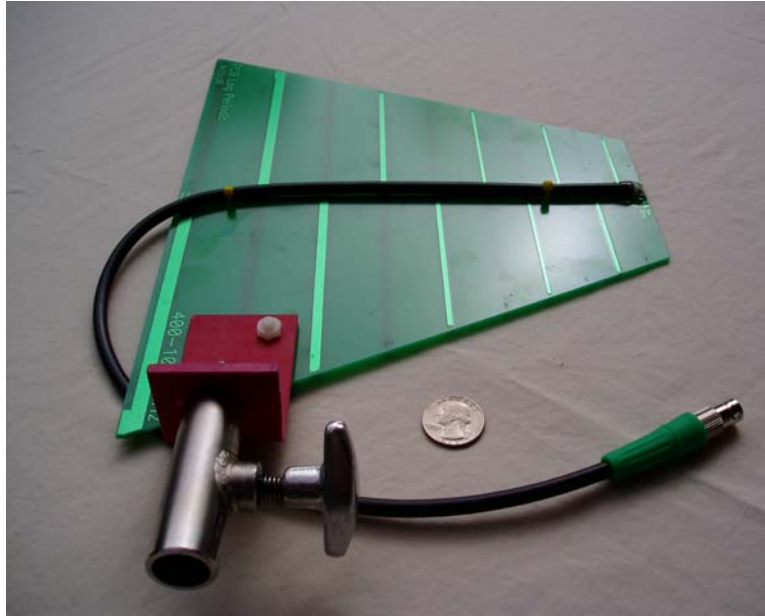

UHF Flat Panel Antenna

SHARKFIN LOG PERIODIC ANTENNA FOR TV RECEPTION 10dB GAIN

This antenna will do more than anything else to improve your video reception. Reduces double images and rolling pictures. This broadband antenna http://en.wikipedia.org/wiki/Log_periodic_antenna is tuned for 400-1000 MHz or TV channels 14-69. The high gain extends the usable range of transmitters. Highly recommended for good results even at short range where it reduces flicker. Reduces multipath <http://en.wikipedia.org/wiki/Multipath> (out of phase signals that cancel the direct signal) and rejects signals from the side and back. Beam width is 50° Horizontal and 90° vertical (with antenna mounted for vertical polarization). It fits easily into a small 1500 Pelican case. 50Ω low loss cable with female BNC connector. This solid professional antenna comes with a 5/8" baby spud mount. Forward gain 10dbi for channels 14-69, front to back ratio 20dB. Dimensions: 14 1/2" x 9-1/2" x 2". For cables up to 50 feet use RG8X a low loss 50-ohm cable.

Price: \$ 175.00

TU1041U Tuner - We have used tuners in stock, discontinued by Sony. Bulletproof. 12V power or AC.

TU1041U with manual fine-tuning \$ 550.00

TU1040 without the fine tuning facility \$ 450.00

4-Antenna Diversity Tuner

The tuner is controlled by the remote only. Our field tests show this tuner to be as good as any other 4-antenna diversity. Antenna switching is not visible. Power cable 4XLR(M) to custom LEMO – you need one: \$ 110.00 additional Charge.