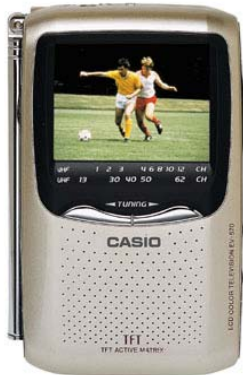

# Monitors handheld for rent

CRT monitors have generally brighter screens.

Casio color 2" JY-10 LCD

good for Cable 59

Sony Watchman B/W 2" SN:50663 CRT

Sony Watchman B/W 3" CRT screen

Sony 2" B/W CRT FD-250

Sony 2.8" B/W CRT FD-280

LCD: good for CATV 59

3" LCD good for CATV CH 59 uses Sony Batteries

**RENTAL of each above PRICE \$45/day each**

Equipment shown below is available at Radio Shack or your local electronics store.

Casio EV-570

Casio EV-660

RCA 2501

All are discontinued

Digital JBM video recorder DVR100 fragile in/out plug in

New from ARCHOS DV-320 3,8" color LCD (QVGA) 320x240 pixels video quality is BAD  
VHS \$ 600.00 - needs a geek to operate at first, hard to see outside without good shade.  
<http://www.archos.com> 20 G = 40 Hrs at MP4. @30 f/s need DVR100 plug in + \$50 and  
JBM video cable ( special 4 pin to RCA wire) And some others:  
[http://www.amazon.com/exec/obidos/tg/listmania/list-browse/-/1R1RJFW6VO3AK/qid=1100123723/sr=5-1/ref=sr\\_5\\_1/002-6905914-1573609](http://www.amazon.com/exec/obidos/tg/listmania/list-browse/-/1R1RJFW6VO3AK/qid=1100123723/sr=5-1/ref=sr_5_1/002-6905914-1573609)