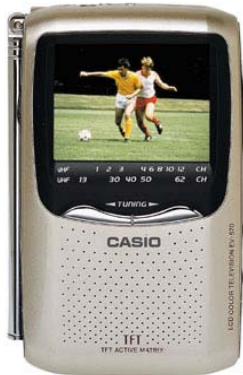

Monitors handheld for rent

CRT monitors have generally brighter screens.

Casio color 2" JY-10 LCD

good for Cable 59

Sony Watchman B/W 2" SN:50663 CRT

Sony Watchman B/W 3" CRT screen

Sony 2" B/W CRT FD-250

Sony 2.8" B/W CRT FD-280

LCD: good for CATV 59

3" LCD good for CATV CH 59 uses Sony Batteries

RENTAL of each above PRICE \$45/day each

Equipment shown below is available at Radio Shack or your local electronics store.

Casio EV-570

Casio EV-660

RCA 2501

All are discontinued

Digital JBM video recorder DVR100 fragile in/out plug in

New from ARCHOS DV-320 3,8" color LCD (QVGA) 320x240 pixels video quality is BAD
VHS \$ 600.00 - needs a geek to operate at first, hard to see outside without good shade.
<http://www.archos.com> 20 G = 40 Hrs at MP4. @30 f/s need DVR100 plug in + \$50 and
JBM video cable (special 4 pin to RCA wire) And some others:
http://www.amazon.com/exec/obidos/tg/listmania/list-browse/-/1R1RJFW6VO3AK/qid=1100123723/sr=5-1/ref=sr_5_1/002-6905914-1573609